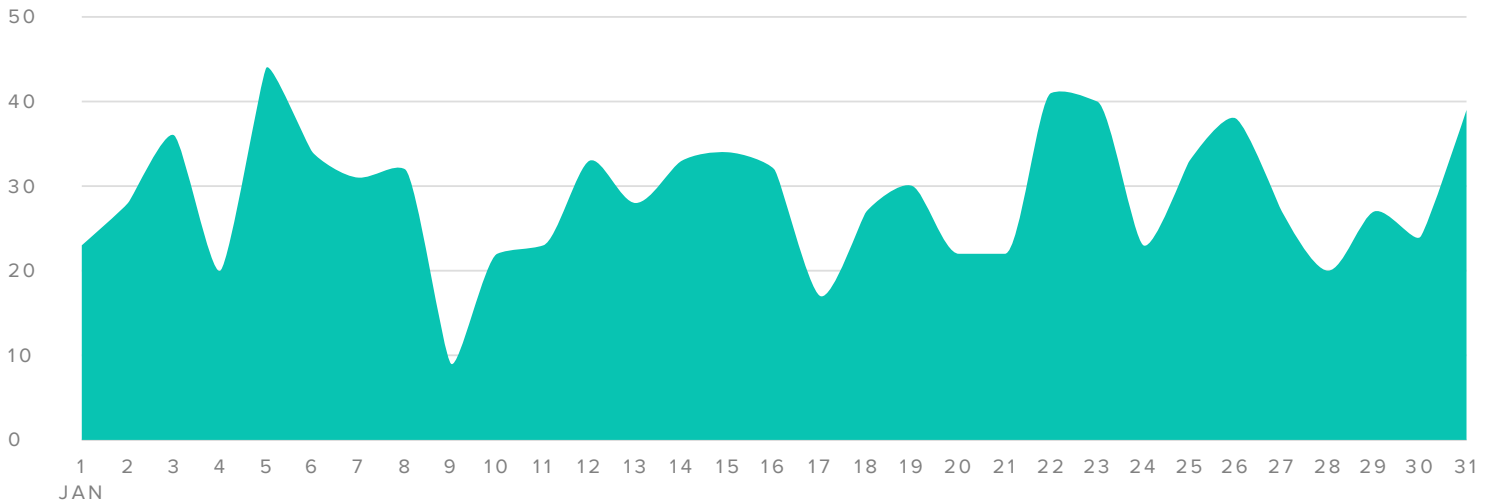

Instagram Profiles Report

for **pilatesinthegrove**

Jan 01, 2017 - Jan 31, 2017

The Instagram Profiles Report gives you insight on all social activity across your Instagram accounts using a blend of Instagram metrics and proprietary metrics of our own.

Top Instagram Posts

@pilatesinthegrove
354 Engagements

@pilatesinthegrove
338 Engagements

@pilatesinthegrove
330 Engagements

Audience Growth

AUDIENCE GROWTH, BY DAY

■ FOLLOWERS GAINED

FOLLOWER METRICS

TOTALS

Total Followers	10,457
Followers Gained	892
People that you Followed	24

Total followers increased by

▲ 9.3%

since previous month

Publishing Behavior

MEDIA PER DAY

■ MEDIA SENT