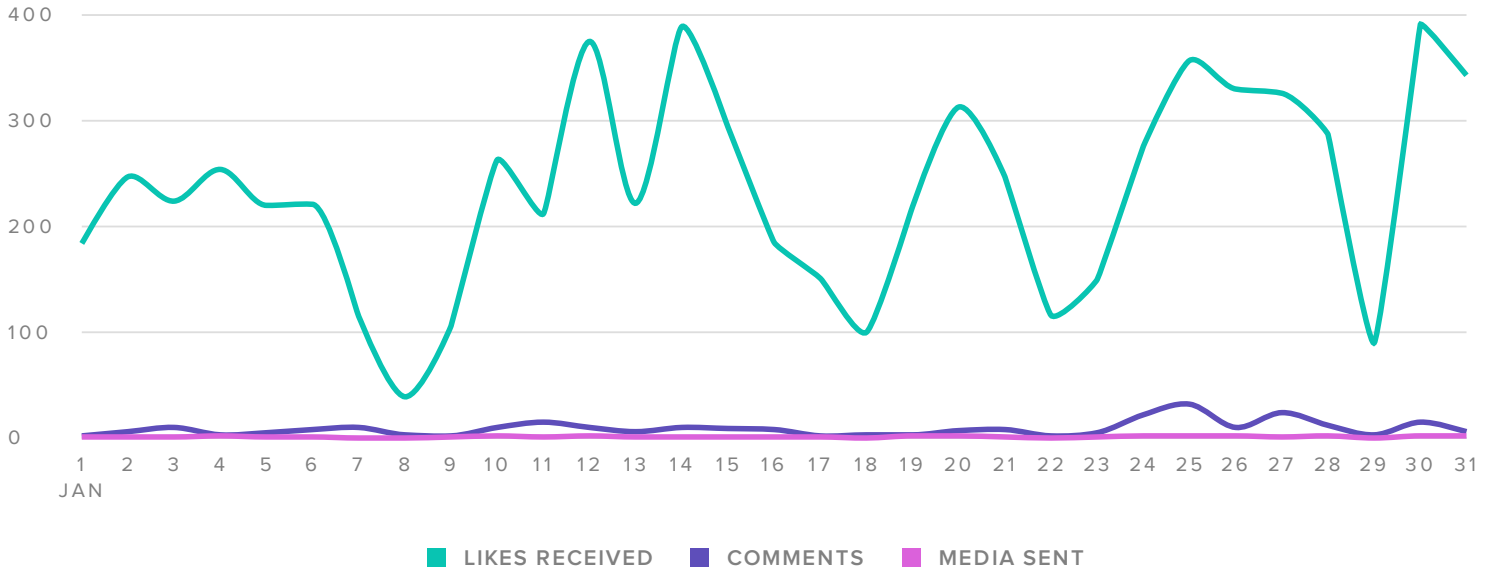

Audience Engagement

AUDIENCE ENGAGEMENT, BY DAY

ENGAGEMENT METRICS	TOTALS
Likes Received	7,246
Comments Received	271
Total Engagements	7,517
Engagements per Follower	0.7
Engagements per Media	203.2

The number of engagements increased by

▲ 17.8%

since previous month

The number of engagements per media increased by

▲ 11.4%

since previous month