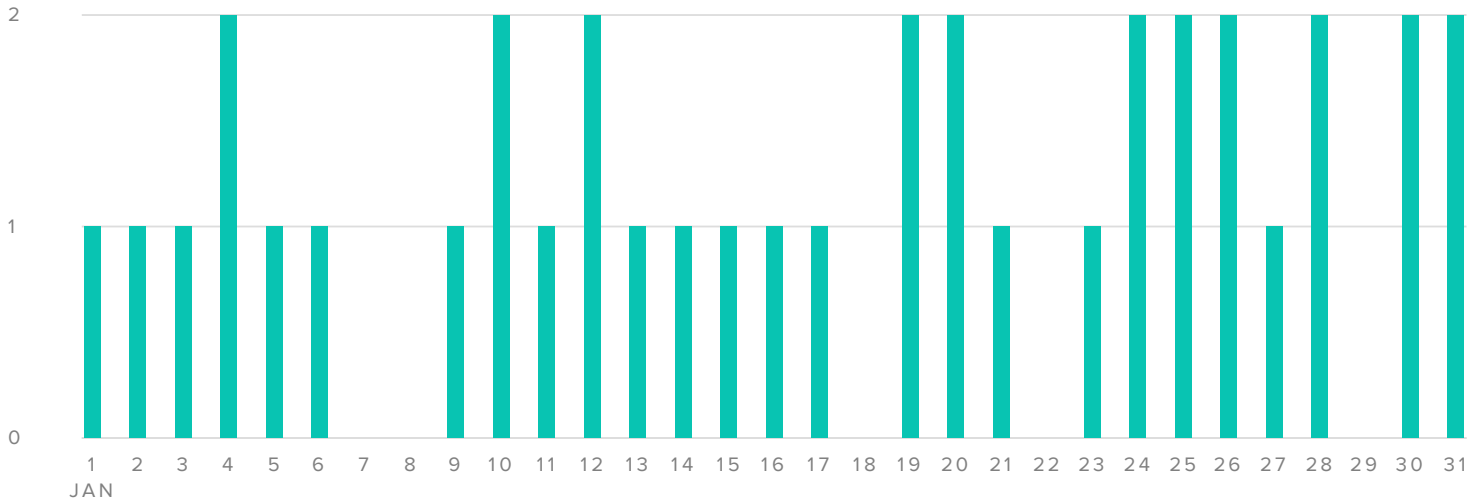

Top Instagram Posts

@pilatesinthegrove
354 Engagements

@pilatesinthegrove
338 Engagements

@pilatesinthegrove
330 Engagements

Audience Growth

AUDIENCE GROWTH, BY DAY

■ FOLLOWERS GAINED

FOLLOWER METRICS

TOTALS

Total Followers	10,457
Followers Gained	892
People that you Followed	24

Total followers increased by

▲ 9.3%

since previous month

Publishing Behavior

MEDIA PER DAY

■ MEDIA SENT